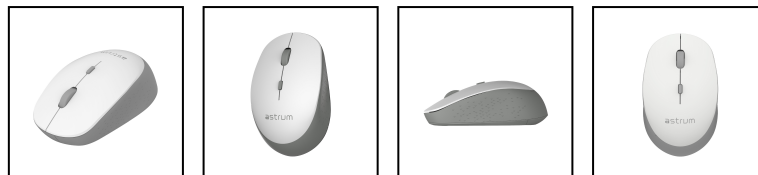

## Wireless Precision Mouse White - MW210

- Wireless mouse with 1600DPI and 4 buttons, sleek white design for a clean and efficient setup.