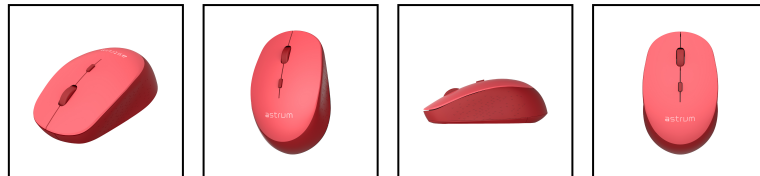

Wireless Precision Mouse Red - MW210

- Wireless mouse with 1600DPI and 4 buttons, sleek white design for a clean and efficient setup.

Specifications

Product Dimensions